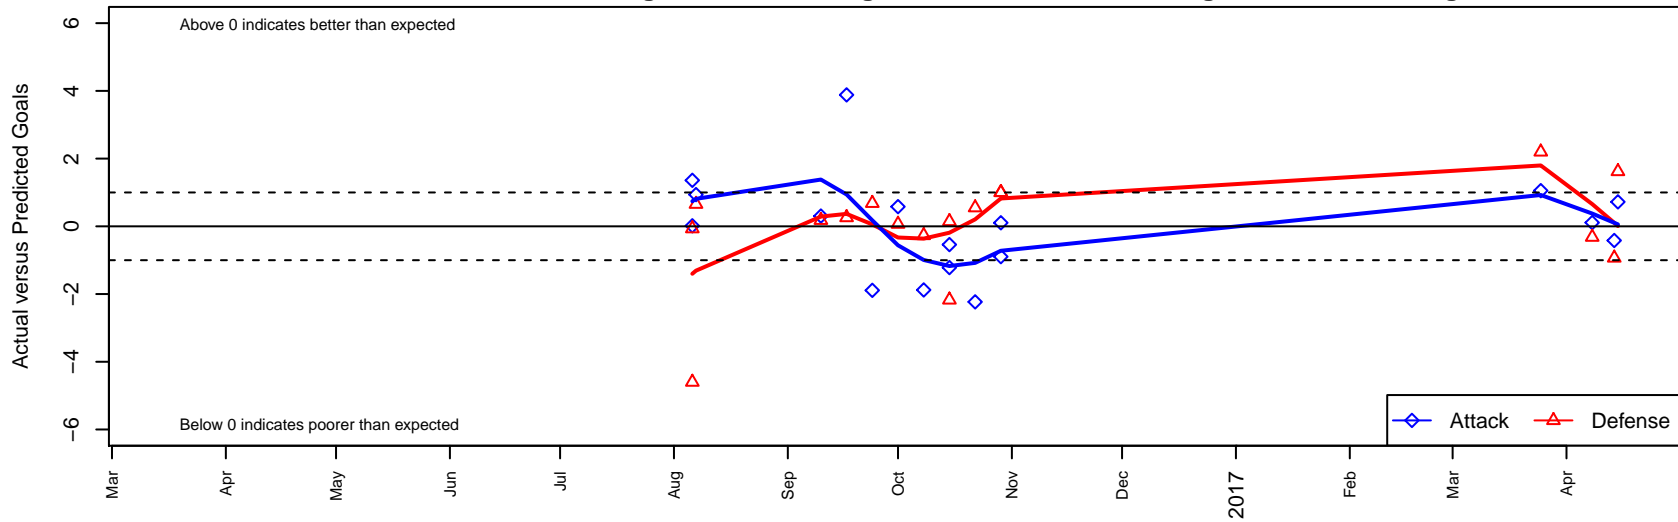

# Valor Maroon Hardy G04

Valor FC  
 Spokane, WA  
 G04 total strength=800  
 attack=1.29 defense=0.78  
 fall league = PSPL–Inland Copa 1 North U13  
 spr league = Spr PSPL–Inland Copa Classic U13  
 notes= Hardy–Braun 2015

**Valor Maroon Hardy G04**  
 Dots are actual minus expected GF (blue circles) and GA (red triangles).  
 Blue line is smoothed change in attack strength. Red is smoothed change in defense strength.

**attack and defense variance (black dot)  
relative to other teams  
and top 10 in region**