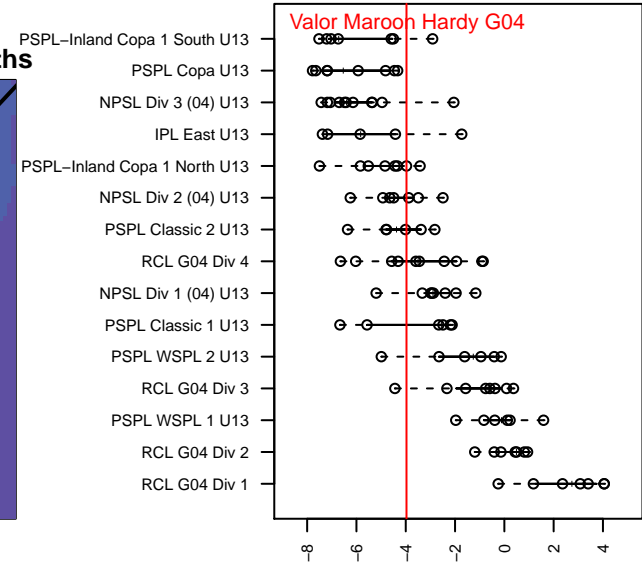

**attack and defense rating
relative to others at age
and all opponents in last 13 months**