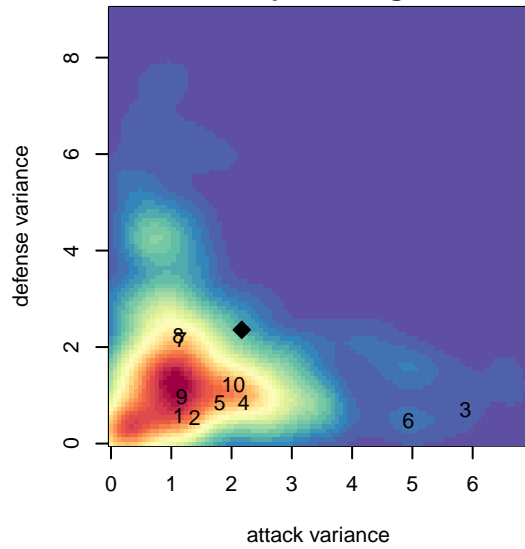

# Valor Maroon Hardy G04

Valor FC  
 Spokane, WA  
 G04 total strength=800  
 attack=1.29 defense=0.78  
 fall league = PSPL–Inland Copa 1 North U13  
 spr league = Spr PSPL–Inland Copa Classic U13  
 notes= Hardy–Braun 2015

alt names used:  
 IEYSA Valor SC G04 Maroon Hardy  
 VALOR U13 HARDY  
 IEYSA Valor SC G04 Maroon Hardy

Venues played:  
 2016 Spokane Cup U13  
 2016 PSPL–Inland Copa 1 North U13  
 2016 Spr PSPL–Inland Copa Classic U13

**Valor Maroon Hardy G04**  
 Dots are actual minus expected GF (blue circles) and GA (red triangles).  
 Blue line is smoothed change in attack strength. Red is smoothed change in defense strength.

**attack and defense variance (black dot)  
relative to other teams  
and top 10 in region**